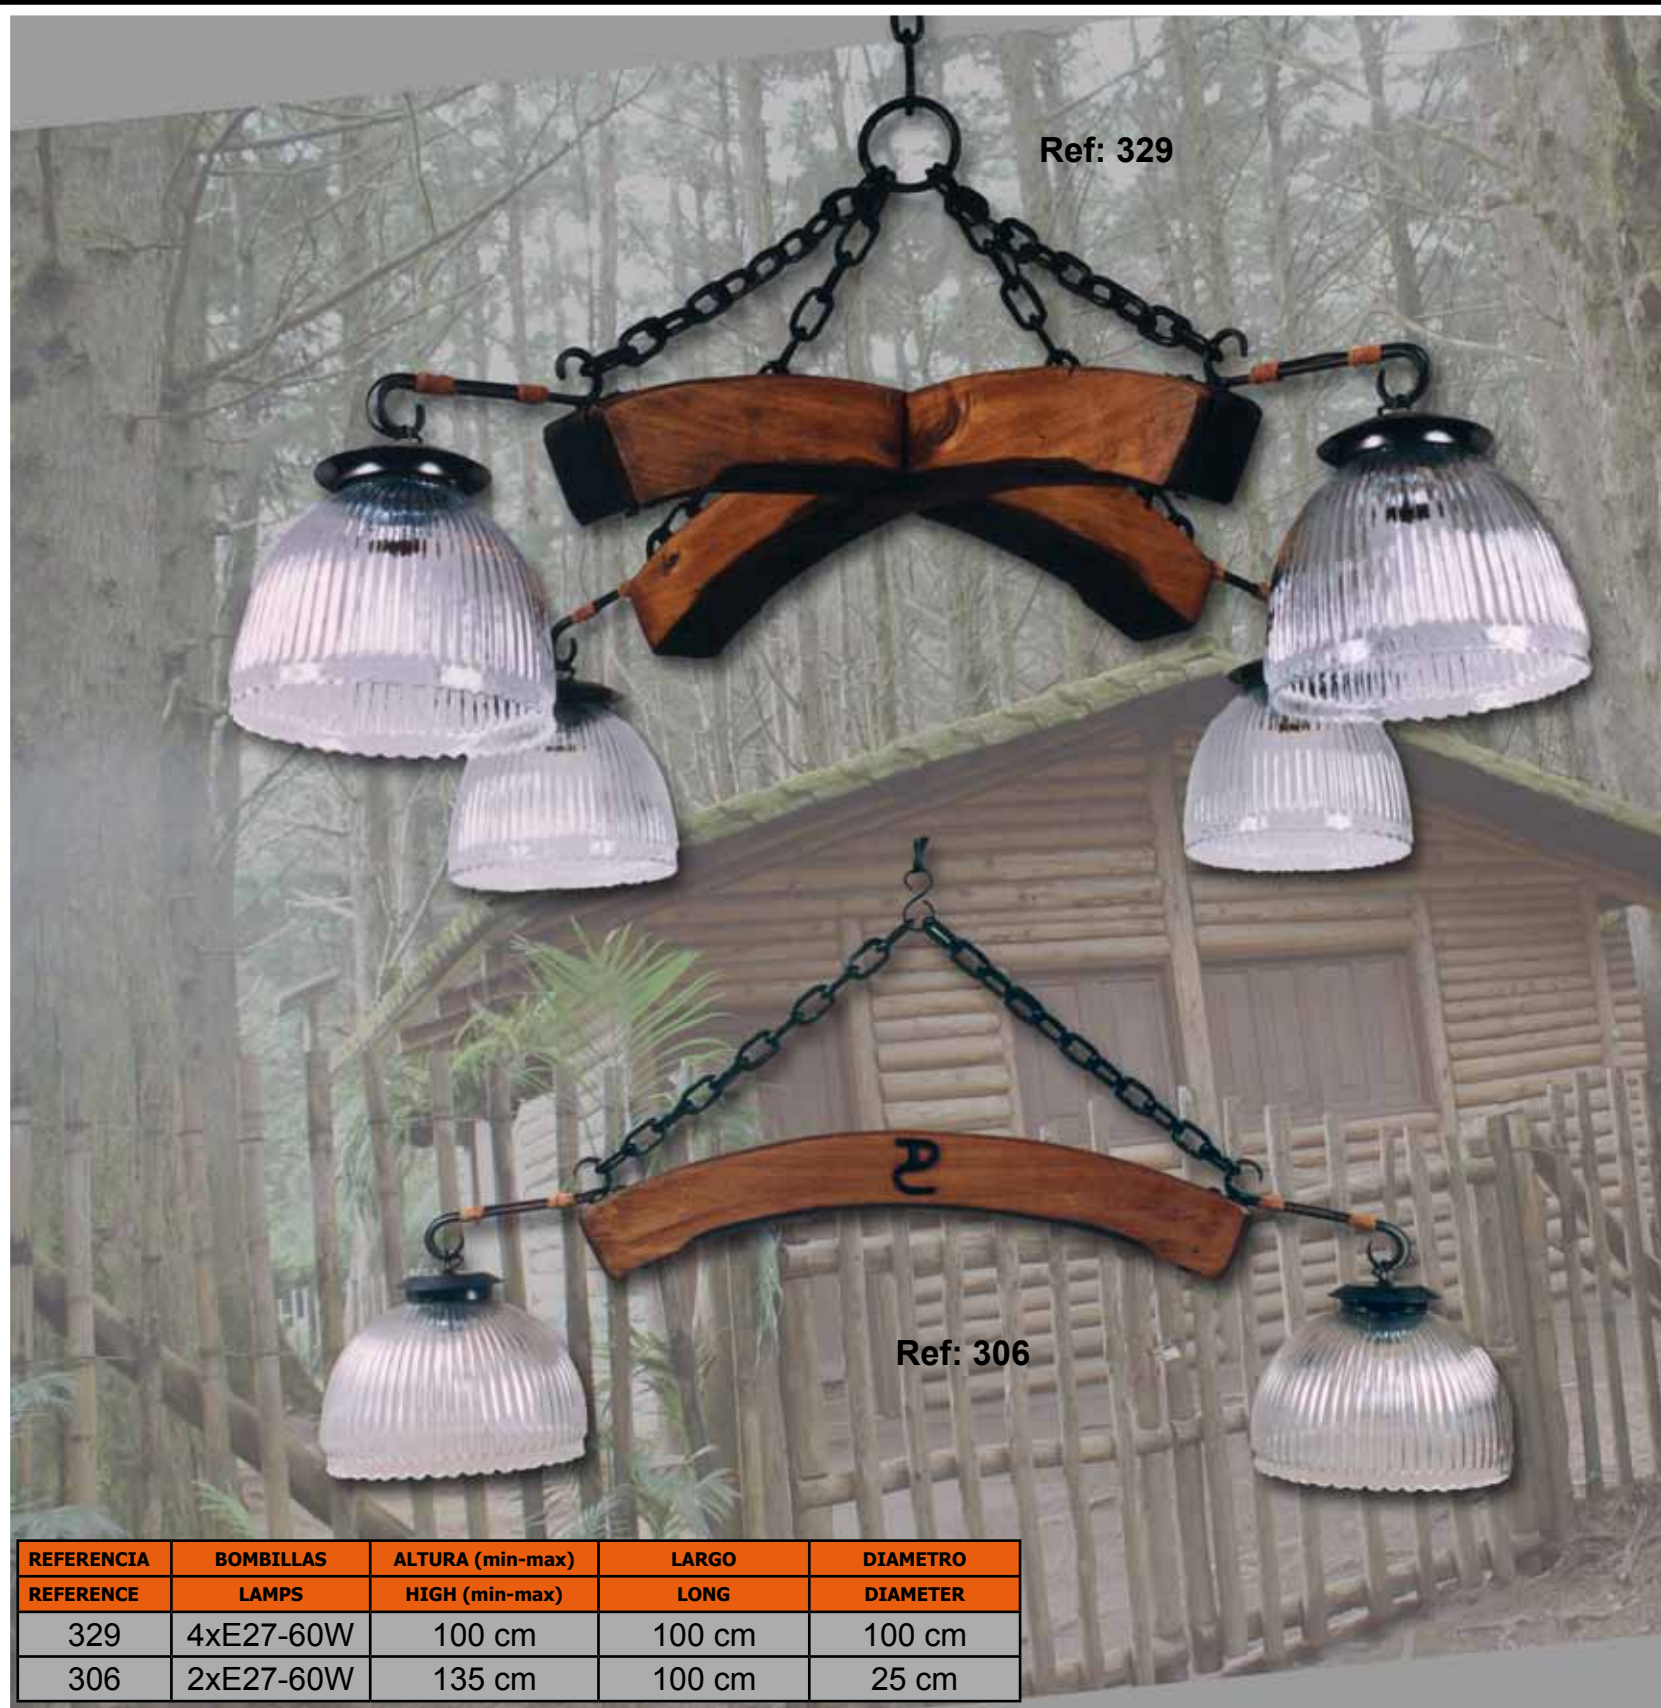

000000

000000

9 4

Ref: 361

Ref: 360

REFERENCIA	BOMBILLAS	ALTURA (min-max)	LARGO	DIAMETRO
REFERENCE	LAMPS	HIGH (min-max)	LONG	DIAMETER
361	4xE27-60W	62-100 cm		85 cm
360	4xE27-60W	62-100 cm		92 cm

Ref: 329

Ref: 306